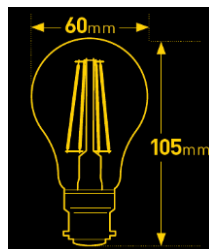

NEW

A60 LED Globe

New LED Filament Dimmable Globe Range

Features and Benefits

- 7.5W LED
- Clear glass Finish
- Dimmable
- 2700K CCT/ Colour Temperature
- Available in E27 and B22 base
- High Lumens – 760lm

Dimensions

Width (mm)	60
Height (mm)	105

Model No.

Description

9E27LEDA60DC

A60 DIMMABLE E27 LED globe – Clear

9B22LEDA60DC

A60 DIMMABLE B22 LED globe – Clear